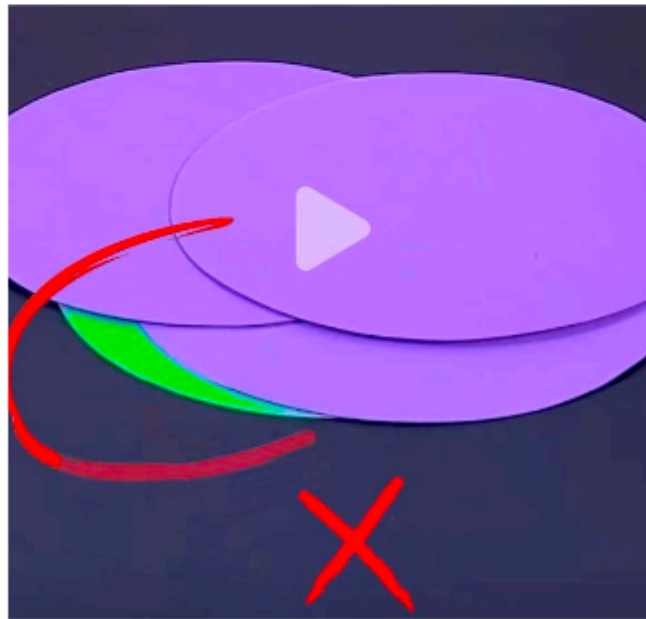

# **RULES & REGULATIONS: COVER ME**

- + PIC must ensure that PT before the duct tape on the floor at all times during the game.**
- + PIC must ensure that the circle on the table is completely covered.**
- + PT will be disqualified and has to start over if there is any cheating.**
- + PT is only allowed to win 1 stamp from each game station.**
- + There is no limit to how many times PT can play a game, but PT must start at the back of the queue line, if existing.**

# REFERENCE:

Completely Covered

Incompletely Covered